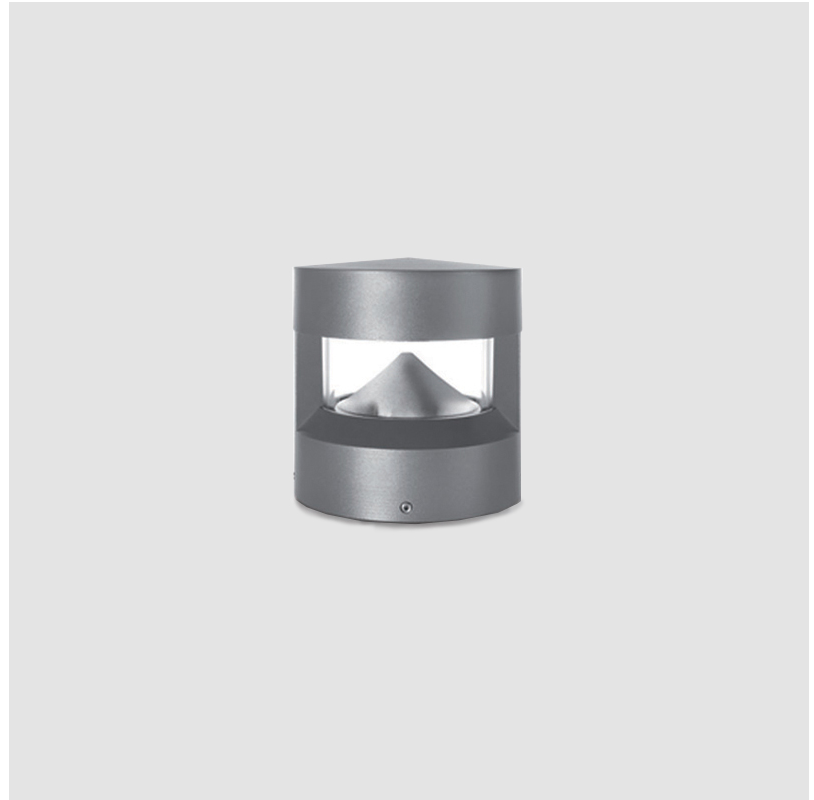

GENERAL

Series: Menhir
Subseries: Standard Menhir
Brand: Platek
Division: Exterior
Mounting Type: Post
Mounting Location: Above Ground
Subcategory: Bollard - Mini

PHYSICAL

Shape: Cylinder
Diameter (mm): 200
Diameter (in): 7 7/8
Height (mm): 200
Height (in): 7 7/8
Light Distribution: Direct
Screws: A4 stainless steel
Diffuser: Clear tempered glass
Fixture Finish: BLK / WHI / GRY / COR / ANT / BRZ
Fixture Material: Aluminum
Cable Details: 8-13mm cable allowed

ELECTRICAL

Lamp Type: LED
Input Wattage (W): 15.5
Total Output Wattage (W): 12
Dimming: Non-Dimming / Phase Dimming (120vac Only)
Driver Included: Yes
Driver Location: Integrated
Driver Type: Constant Current - 120 / 277Vac
Driver Class: Class 2
Input Voltage (V): 120 - 277
Constant Current (MA): 350
Upon Request: (Not included - see components [IP65 or higher enclosure to be supplied by others]): Remote: 0-10Vdc dimming

LED

Color Temperature (°K): 3000 / 4000
Max. Delivered Lumen (lm): 915 / 955
Nominal Lumen (lm): 1740 / 1810
CRI: >80 CRI
Lamp Life (hrs): 60000

OPTICAL

Optic°: 2 Openings

RATINGS AND CERTIFICATIONS

Certified By: Certified for North American Standards
IP rating: IP65
IK Rating: IK08
Bug Rating: B1 U3 G1
Upon Request: Higher Maximum Ambient Temperature