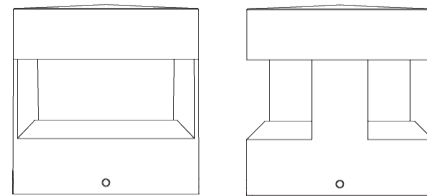

200mm 7 7/8"

200mm 7 7/8"